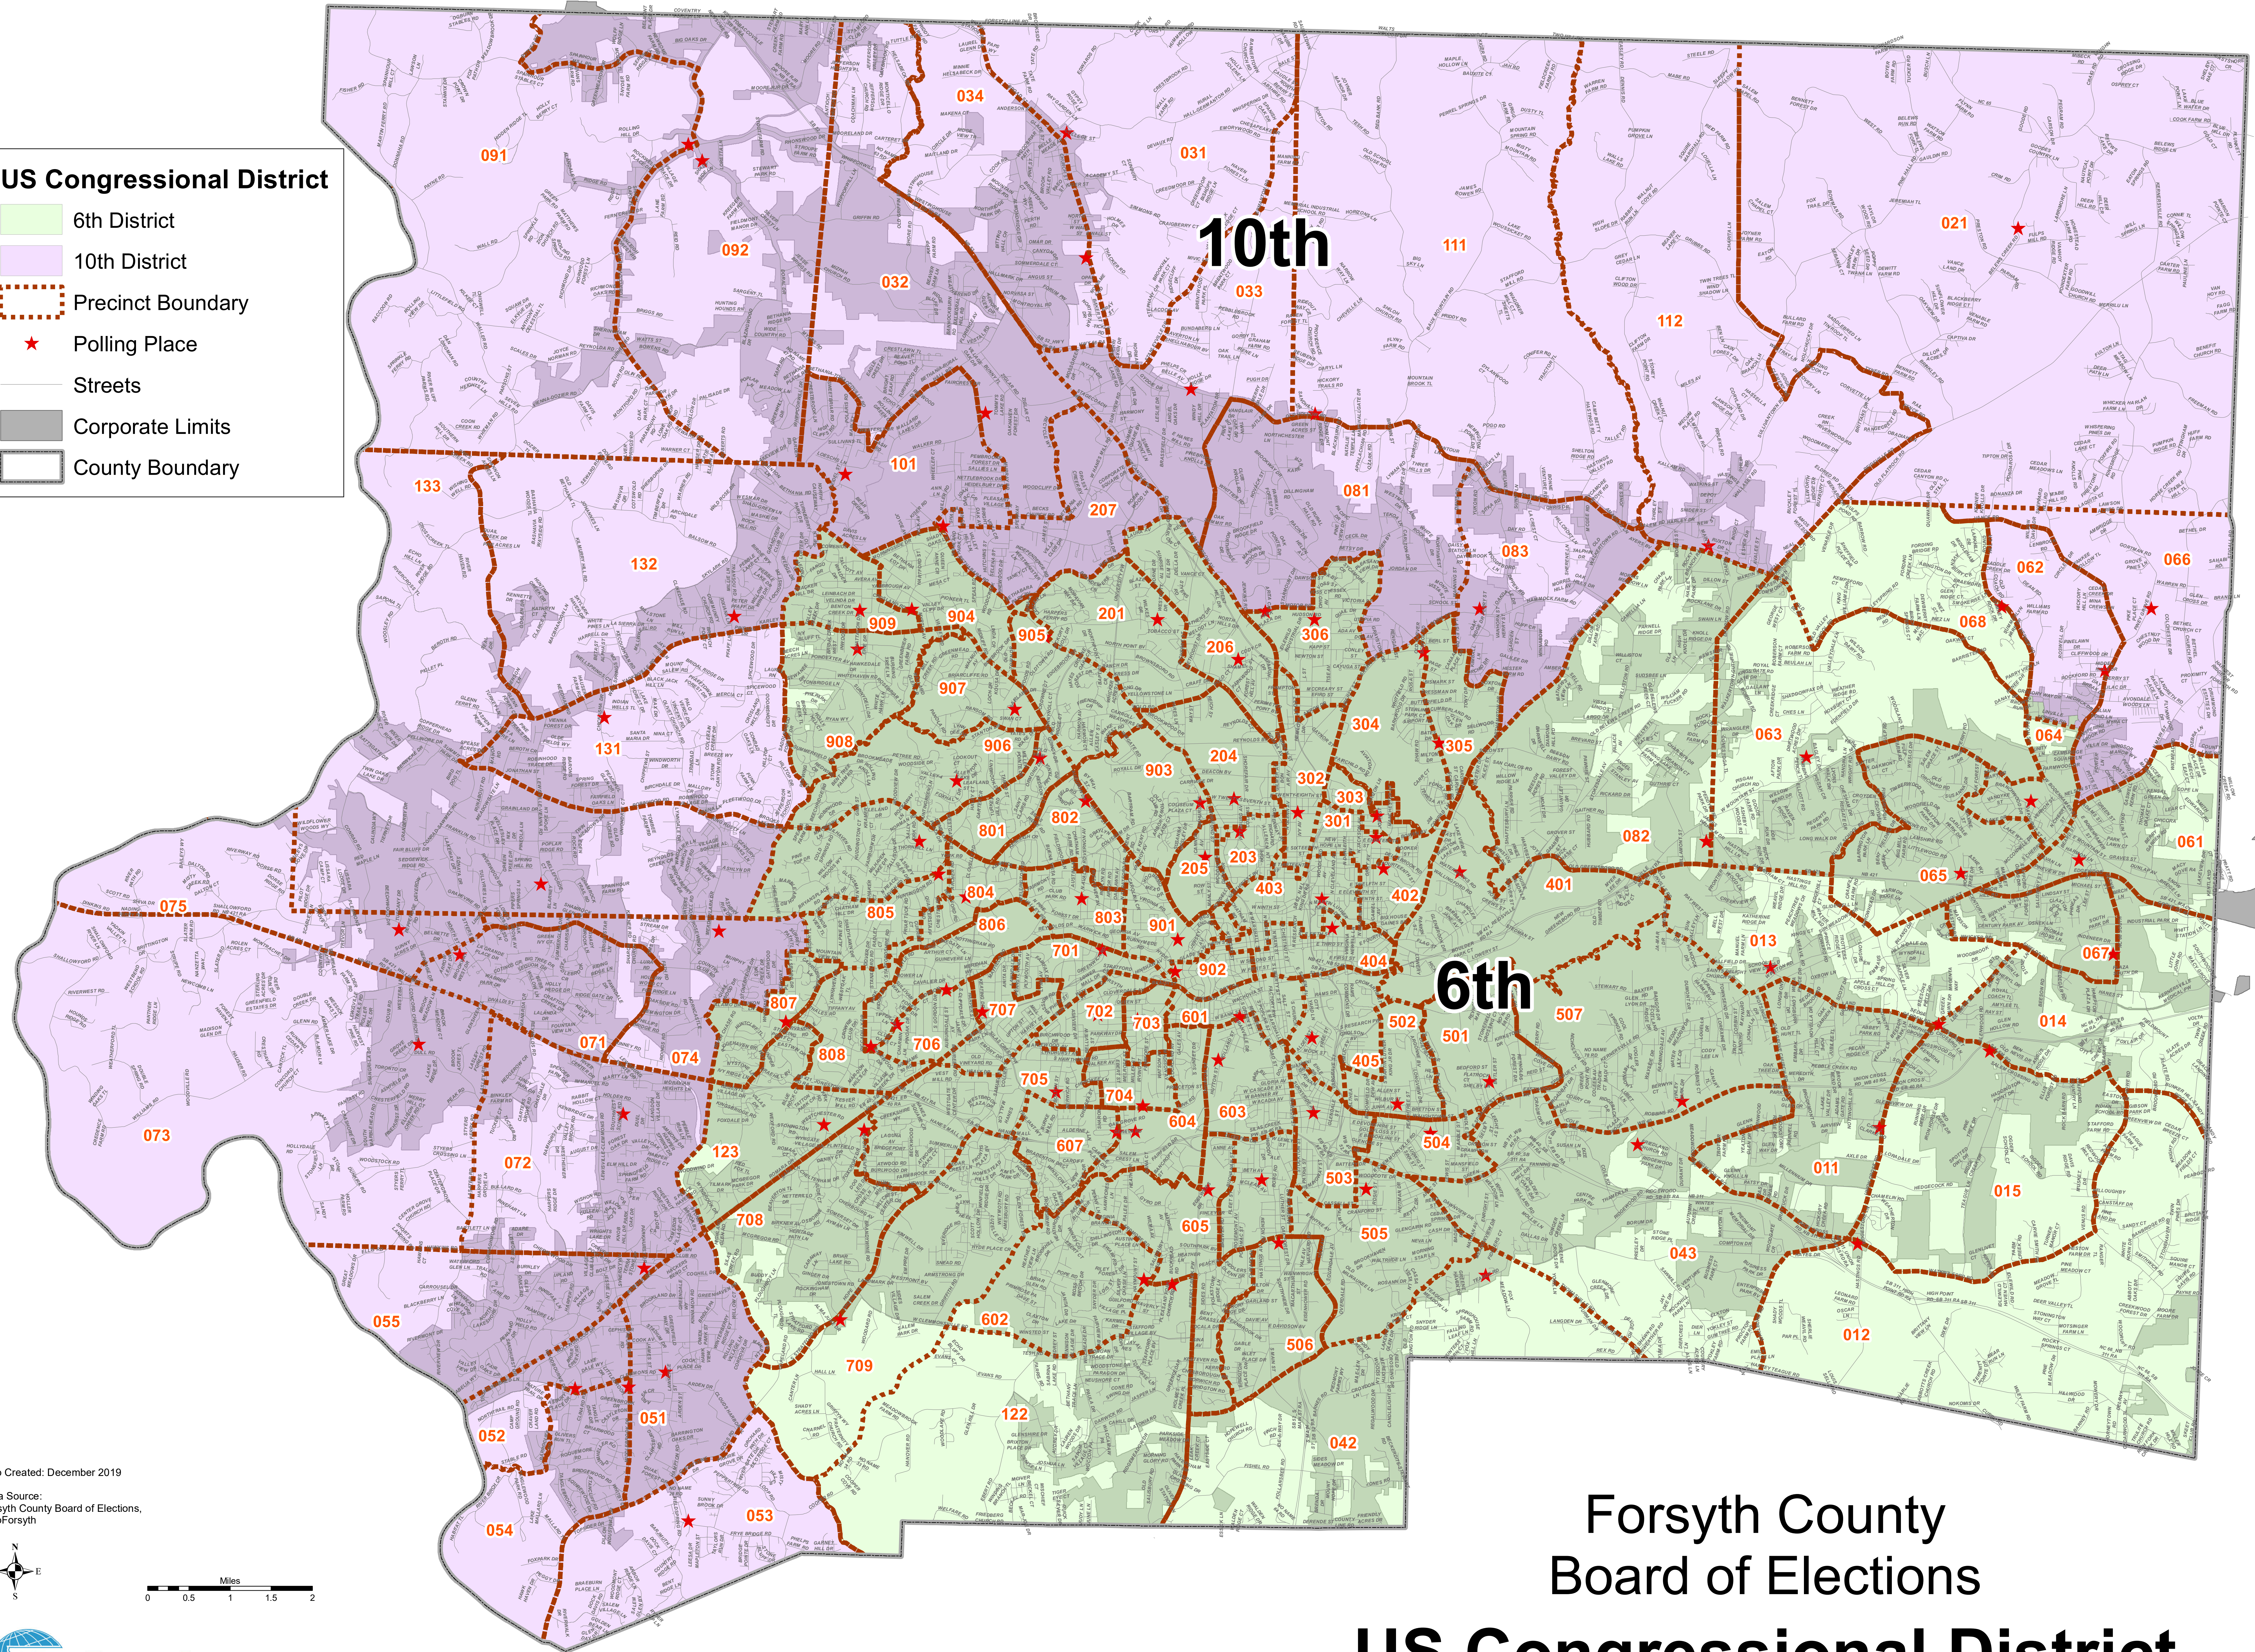

US Congressional District

- 6th District
- 10th District
- Precinct Boundary
- Polling Place
- Streets
- Corporate Limits
- County Boundary

Map Created: December 2019
 Data Source: Forsyth County Board of Elections, MapForsyth

0 0.5 1 1.5 2 Miles

Forsyth County
 Board of Elections
US Congressional District